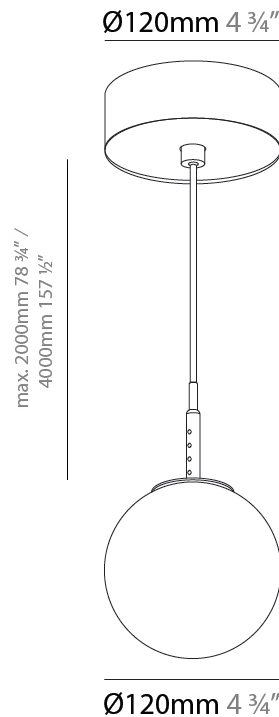

GENERAL

Series: Bilo
Brand: Prolicht
Division: Architectural
Mounting Type: Suspension
Mounting Location: Ceiling
Subcategory: Pendant

PHYSICAL

Shape: Round
Diameter (mm): 120
Diameter (in): 4 3/4
Height (mm): 120
Height (in): 4 3/4
Ceiling Thickness (mm): 1 - 25
Ceiling Thickness (in): 1/16 - 1
Light Distribution: Downlight
Fixture Finish: SHP / CLO / WST / GND / HPK / TER / ICB / NOP / GRV / MLK / WSY / POC / MOS / SKG / SLT / ELO / SWI / SOC / GRP / CHL / RAV / POS / SPE / SUC / GAR
Accent Finish: OPL / YEL / ORA / RED / BLU / GRN
Fixture Material: Aluminum Die Cast
Cable Details: 2000mm/78 3/4" or 4000mm/157 1/2" Cable - Color Options: Black / White / Orange / Red / Green
Cut-out Measurements: 68mm / 2 11/16"

ELECTRICAL

Lamp Type: LED (Zhaga Standard)
Input Wattage (W): 6
Dimming: Tri-Mode (Non-Dimming and Phase Dimming (120Vac only) and 0-10V Dimming)
Driver Included: No
Driver Location: Integrated
Driver Type: Constant Current - Universal
Driver Class: Class 2
Input Voltage (V): 120 - 277
Constant Current (MA): 500

LED

Number of LEDs: 1
Color Temperature (*K): 2700 / 3000 / 3500 / 4000
Max. Delivered Lumen (lm): 356 / 377 / 398 / 408
Nominal Lumen (lm): 460 / 487 / 514 / 528
CRI: >90 CRI
Lamp Life (hrs): 50000

OPTICAL

Beam Angle: 120

RATINGS AND CERTIFICATIONS

Certified By: Certified for North American Standards
IP rating: IP20